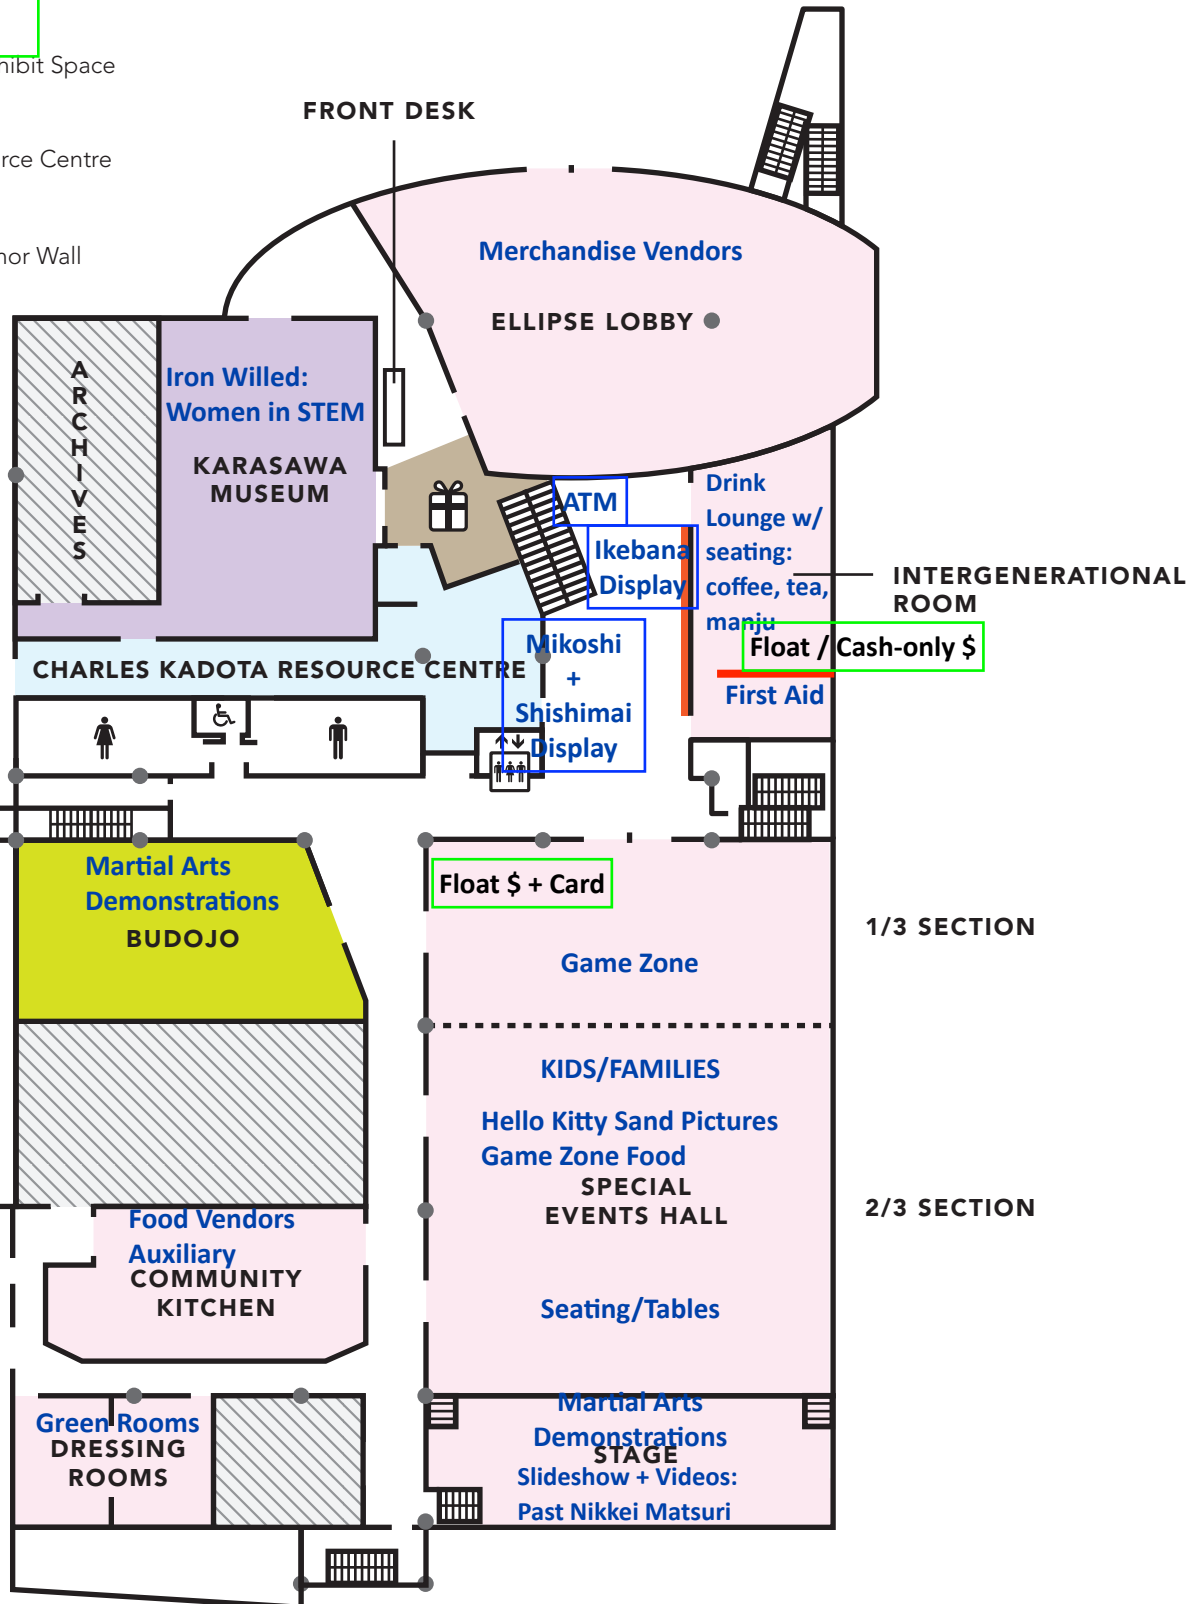

Nikkei National Museum & Cultural Centre

BEER GARDEN
Float \$ + Card

Yagura

Entrance
Admission
Float \$ + Card

Food Tents & Trucks

Performances

FLOOR 1

- Karasawa Museum Exhibit Space
- Museum Gift Shop
- Charles Kadota Resource Centre
- Budojo
- Tree of Prosperity Donor Wall
- Rental Spaces
- No Public Access

-  Elevator
-  Restrooms
-  Gift Shop
-  Convenience Store

Parking
Float \$ + Card

1/3 SECTION

2/3 SECTION

Nikkei National Museum & Cultural Centre

FLOOR 2

- Taiken - Permanent Wall Exhibit
- Nikkei Fishermen Wall
- Japanese Used Bookstore
- Gladstone Japanese Language School
- Rental Spaces
- Leased Office Space
- No Public Access

-  Elevator
-  Restrooms
-  Bookstore